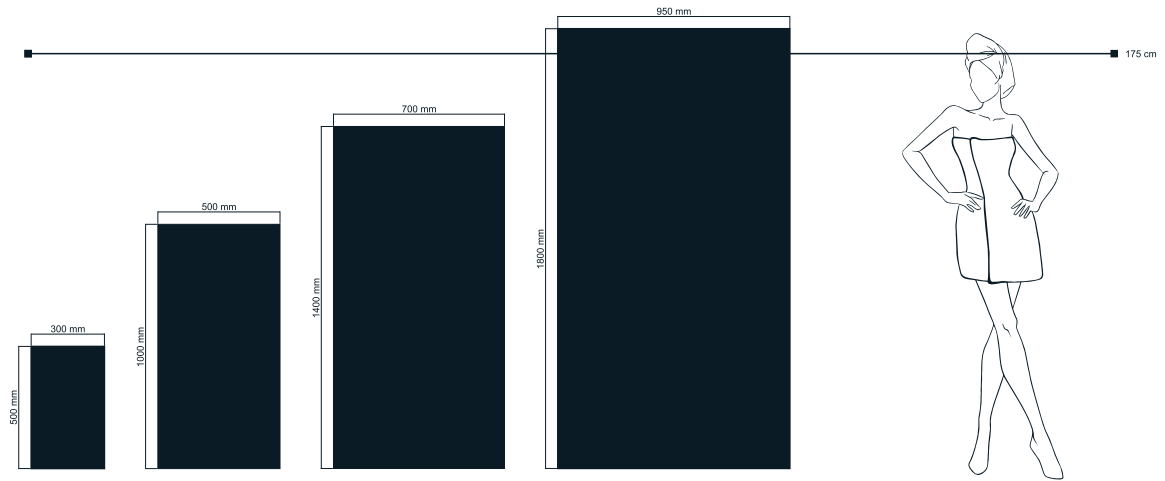

# IMAGE 360 g/m<sup>2</sup>

**Material:** front side 100% polyester,  
back side 100% cotton

**Size:** 30 x 50 cm / 50 x 100 cm  
70 x 140 cm / 95 x 180 cm

**Packaging:** 30 x 50 cm - 210 pcs  
50 x 100 cm - 70 pcs  
70 x 140 cm - 40 pcs  
95 x 180 cm - 20 pcs

Box size: 40x40x60 cm / Box weight: 12 kg

**IN STOCK**

Towels and bath towels suitable for sublimation printing into surface. The polyester side of the towel with a printed motive is soft to the touch. The other, white cotton side ensures excellent absorbency of the products. The image created by sublimation achieves photographic quality and remains even after repeated washing.

## Size

■ in stock